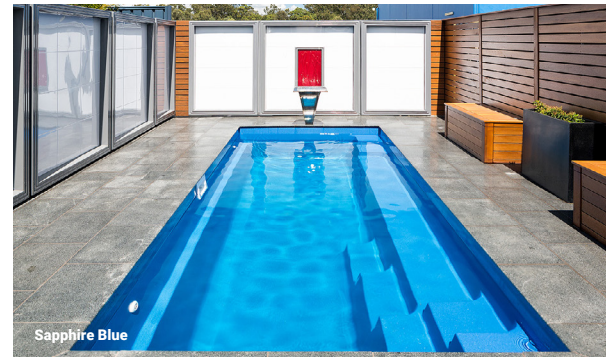

Sapphire Blue

Silver Grey

Sapphire Blue

The Esprit

Compact design. Comfortable fit.

In the spirit of its name, The Esprit invokes feelings of joy, life, and vigour.

The Esprit's generous long bench seat that runs down the entire length of the pool offers convenient access to enter and exit from the pool while simultaneously providing seating for all. The unique design of The Esprit gives it the flexibility to be arranged into smaller spaces next to the house or a boundary fence without sacrificing style. An ideal pool for optional swim jets, The Esprit performs double duty as both a relaxing pool and an exhilarating swimming experience. The long rectangular corridor with its flat bottom design spanning the entire surface of the pool that is the hallmark of this design welcomes kids at play, pool sports, and fun pool workouts.

Pool Sizes

size	length	width	depth
5.70m	5.70m	2.25m	1.35m

Note: Dimensions are of the swimming pool shell only and may be rounded.

Features & Benefits

- Full Length Bench Seat
- Full Length Swim Area
- DualEntry & Exit Steps
- Flat Bottom Pool Floor