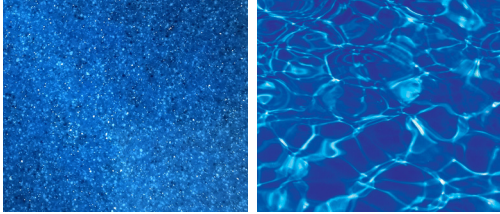

### Spa Size

**2.05m**

length: 2.05m width: 2.05m depth: 0.90m

**Note:** Dimensions are of the swimming pool shell only and may be rounded.

# Shimmer Colour Range

**Sapphire Blue**

**Crystal Blue**

**Diamond Sand**

**Aquamarine**

**Shimmer White**

**Silver Grey**

**Graphite Grey**

**Ebony Blue**

**Note:** Colours are examples only and may vary from the finished product.

Every spa in the Leisure Pools range is offered with the same colour options as our composite fibreglass swimming pools, enabling you to perfectly colour match your pool and spa combination. Stand alone spas create an