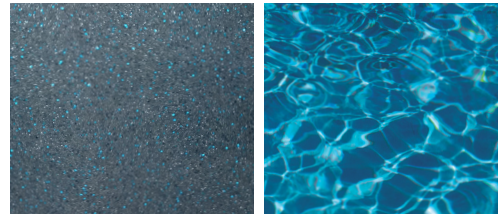

# Shimmer Colour Range

**Sapphire Blue**

**Crystal Blue**

**Diamond Sand**

**Aquamarine**

**Shimmer White**

**Silver Grey**

**Graphite Grey**

**Ebony Blue**

**Note:** Colours are examples only and may vary from the finished product.

Every spa in the Leisure Pools range is offered with the same colour options as our composite fibreglass swimming pools, enabling you to perfectly colour match your pool and spa combination. Stand alone spas create an