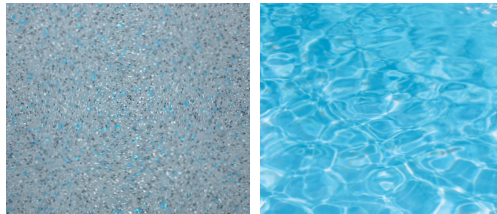

# Shimmer Colour Range

**Sapphire Blue**

**Crystal Blue**

**Diamond Sand**

**Aquamarine**

**Shimmer White**

**Silver Grey**

**Graphite Grey**

**Ebony Blue**

**Note:** Colours are examples only and may vary from the finished product.

Every spa in the Leisure Pools range is offered with the same colour options as our composite fibreglass swimming pools, enabling you to perfectly colour match your pool and spa combination. Stand alone spas create an