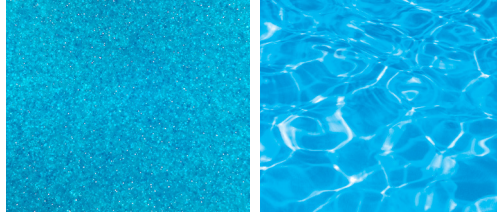

### Spa Size

**2.05m**

length: 2.05m width: 2.05m depth: 0.90m

**Note:** Dimensions are of the swimming pool shell only and may be rounded.

# Shimmer Colour Range

**Sapphire Blue**

**Crystal Blue**

**Diamond Sand**

**Aquamarine**

**Shimmer White**

**Silver Grey**

**Graphite Grey**

**Ebony Blue**

**Note:** Colours are examples only and may vary from the finished product.

Every spa in the Leisure Pools range is offered with the same colour options as our composite fibreglass swimming pools, enabling you to perfectly colour match your pool and spa combination. Stand alone spas create an