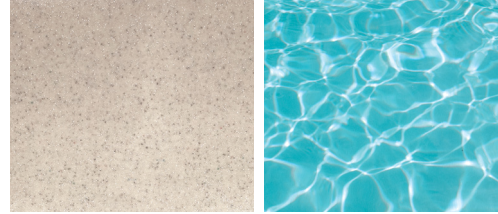

# Shimmer Colour Range

**Sapphire Blue**

**Crystal Blue**

**Diamond Sand**

**Aquamarine**

**Shimmer White**

**Silver Grey**

**Graphite Grey**

**Ebony Blue**

**Note:** Colours are examples only and may vary from the finished product.

Every spa in the Leisure Pools range is offered with the same colour options as our composite fibreglass swimming pools, enabling you to perfectly colour match your pool and spa combination. Stand alone spas create an