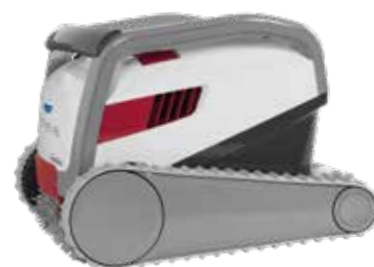

Pool Cleaning Made Easy

Dolphin™

ACTIVE X6

maytronics

Exceptional Experience

Dolphin ACTIVE X6

Superior pool cleaning made even easier

Maximum cleaning performance with minimum effort and hassle

The all-new Maytronics **Dolphin ACTIVE X6** robotic pool cleaner makes it super-easy to look after your swimming pool, keeping it clean and ready for fun, with minimum effort and hassle. It's newly designed for maximum cleaning performance, convenient handling, and simple operation that needs no intervention from you. The Maytronics Dolphin ULTIMATE is cloud-connected, so you always have control right in your hand, at any time, from anywhere.

Large capacity multi layer filter

Brush + Active Scrubber

Dual-drive PowerStream mobility system

Pick me up

Floor, walls & waterline

Cable tangle prevention

always connected

About Maytronics