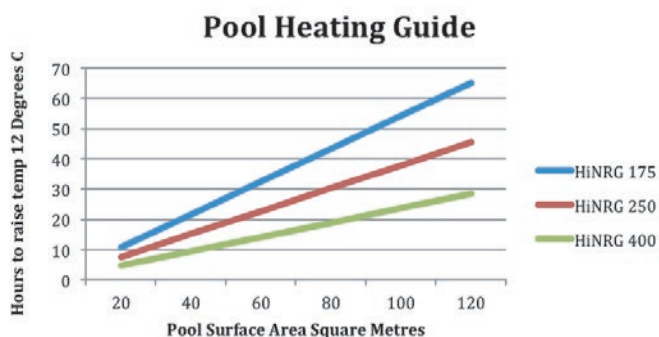

We simply call it “Heating on Demand”

So why use a gas heater at all? Simply put, an energy efficient gas heater allows you to choose when you want to swim, bathe or spa. HiNRG allows you to turn the heating off during the week when the pool is not used and heat it up on Friday or Saturday for a weekend of fun and play at home. Simply turn the heater off again on Sunday night and save money that other, slower heater systems require you to spend by needing to heat all season long.

The HiNRG Heater can heat a large spa in an hour or less and depending on the model selected can heat a 50,000 litre pool in 8 hours or less, giving you the flexibility to quickly heat the water if friends are arriving at short notice.

Which means it is Inexpensive

Gas prices vary from region to region but the efficiency of the HiNRG heater does not. The high capacity of the heater allows you to choose when to heat, and when not to saves even more money. Call your local AstralPool office for an estimate of operating costs or go to astralpool.com.au to utilise the sizing and operating cost calculator.

The HiNRG Heater is made from the highest quality materials, is compact, more reliable, efficient and more affordable than other heating systems.

HiNRG Connects

Switching between your pool and spa was once a fairly complex exercise. In today's connected world the HiNRG Heater's microprocessor controller allows simple connection to the (optional) Connect 10 pool and spa control system. Now the whole family can operate the pool and spa at the press of the colour touch screen installed inside your home. Simply save your favourite spa temperature and settings and with the press of a single button the pump will start, the heater will operate, spa lights illuminate and massage jets work. The large visible temperature display will let you know when the spa is ready to use.

Even better, install AstralPool's Internet Gateway and download the connect my pool app to control your whole pool and heating system from your smart phone or tablet.

Warranty

Go to astralpool.com.au for full warranty details.