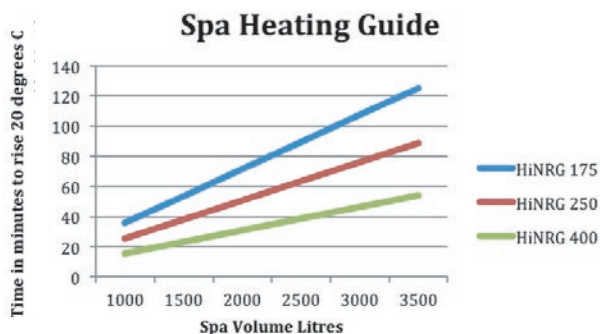

We simply call it “Heating on Demand”

So why use a gas heater at all? Simply put, an energy efficient gas heater allows you to choose when you want to swim, bathe or spa. HiNRG allows you to turn the heating off during the week when the pool is not used and heat it up on Friday or Saturday for a weekend of fun and play at home. Simply turn the heater off again on Sunday night and save money that other, slower heater systems require you to spend by needing to heat all season long.

The HiNRG Heater can heat a large spa in an hour or less and depending on the model selected can heat a 50,000 litre pool in 8 hours or less, giving you the flexibility to quickly heat the water if friends are arriving at short notice.

Which means it is Inexpensive

Gas prices vary from region to region but the efficiency of the HiNRG heater does not. The high capacity of the heater allows you to choose when to heat, and when not to saves even more money. Call your local AstralPool office for an estimate of operating costs or go to astralpool.com.au to utilise the sizing and operating cost calculator.

The HiNRG Heater is made from the highest quality materials, is compact, more reliable, efficient and more affordable than other heating systems.

HiNRG Connects

Switching between your pool and spa was once a fairly complex exercise. In today's connected world the HiNRG Heater's microprocessor controller allows simple connection to the (optional) Connect 10 pool and spa control system. Now the whole family can operate the pool and spa at the press of the colour touch screen installed inside your home. Simply save your favourite spa temperature and settings and with the press of a single button the pump will start, the heater will operate, spa lights illuminate and massage jets work. The large visible temperature display will let you know when the spa is ready to use.

Even better, install AstralPool's Internet Gateway and download the connect my pool app to control your whole pool and heating system from your smart phone or tablet.

Warranty

Go to astralpool.com.au for full warranty details.