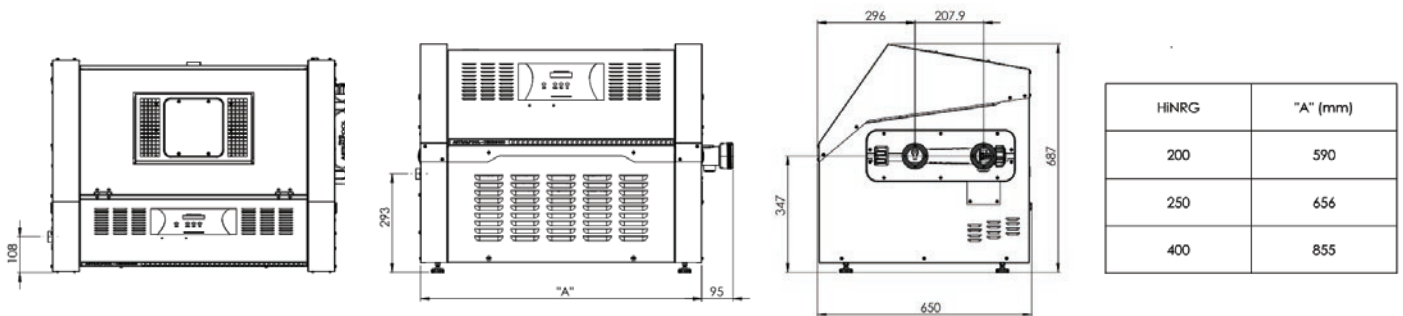

Available from:

A division of
FLUIDRA

Melbourne:	03 8796 8600	Gold Coast:	07 5552 2600
Sydney Seven Hills:	02 9853 2100	Townsville:	07 4796 0100
Sydney Moorebank:	02 8778 9500	Adelaide:	08 8152 7600
Brisbane:	07 3308 5400	Perth:	08 9350 2600

sales@astralpool.com.au
www.astralpool.com.au

facebook.com/astralpoolAU